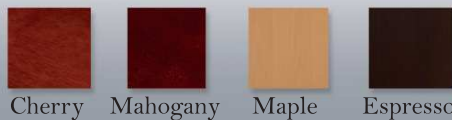

FF DESK PED.

ALP 79 - 15" x 28" x 27 3/4"

FF CREDENZA PED.

ALP 77 - 15" x 18 3/4" x 27 3/4"

LATERAL FILE

ALP 31 - 35" x 19" x 28"

Cherry Mahogany Maple Espresso

* Available in Cherry and Mahogany finish. Maple and Espresso are also available on special order.