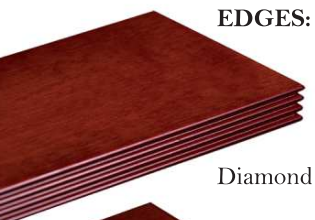

BOOKCASE

ALP 54 - 36" x 13" x 30"
ALP 35 - 36" x 13" x 39"
ALP 55 - 36" x 13" x 48"
ALP 56 - 36" x 13" x 68"

BOOKCASE

with two doors
ALP 57 - 36" x 13" x 68"

PENÍNSULA DESK

Wooden Leg & Full Modesty
ALP 48R - 72" x 36" / 42" x 29"

PENÍNSULA DESK

Wooden Leg & Full Modesty
ALP 48L - 72" x 36" / 42" x 29"

PENÍNSULA DESK

Metal Leg
ALP 41R - 72" x 36" / 42" x 29"

PENÍNSULA DESK

Metal Leg
ALP 41L - 72" x 36" / 42" x 29"

BULLET DESK

Wooden Leg & Full Modesty
ALP 49 - 72" x 36" x 29"

BULLET DESK

Metal Leg
ALP 42 - 72" x 36" x 29"

D SHAPE DESK

ALP 89 - 72" x 36" / 42" x 29"

RETANGULAR DESKS

ALP 01 - 72" x 36" x 29"
ALP 02 - 66" x 30" x 29"
ALP 03 - 60" x 30" x 29"

D SHAPE DESK

ALP 51R - 72" x 30" / 42" / 46" x 29"
ALP 51L - 72" x 30" / 42" / 46" x 29"

EDGES: